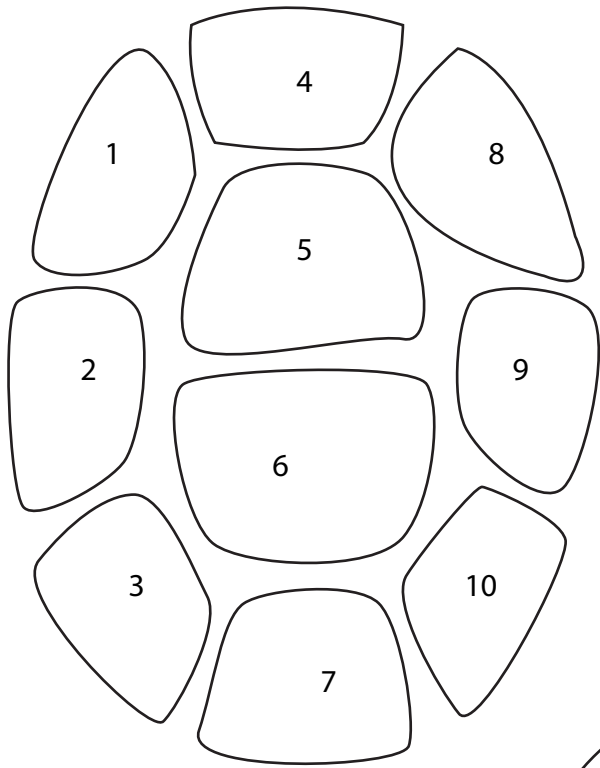

**TMNT Hoodie**  
**Chest Piece B**  
vanillajoy.com

Cut 2

size 8

size 7

size 6

**TMNT Hoodie**  
**Chest Piece A**  
vanillajoy.com

**Cut 2**

# TMNT Hoodie

Shell Pieces

[vanillajoy.com](http://vanillajoy.com)

Cut 1 each

cut 1 on fold

**TMNT Hoodie**

**Elbow Band**

vanillajoy.com

one size

1" test square