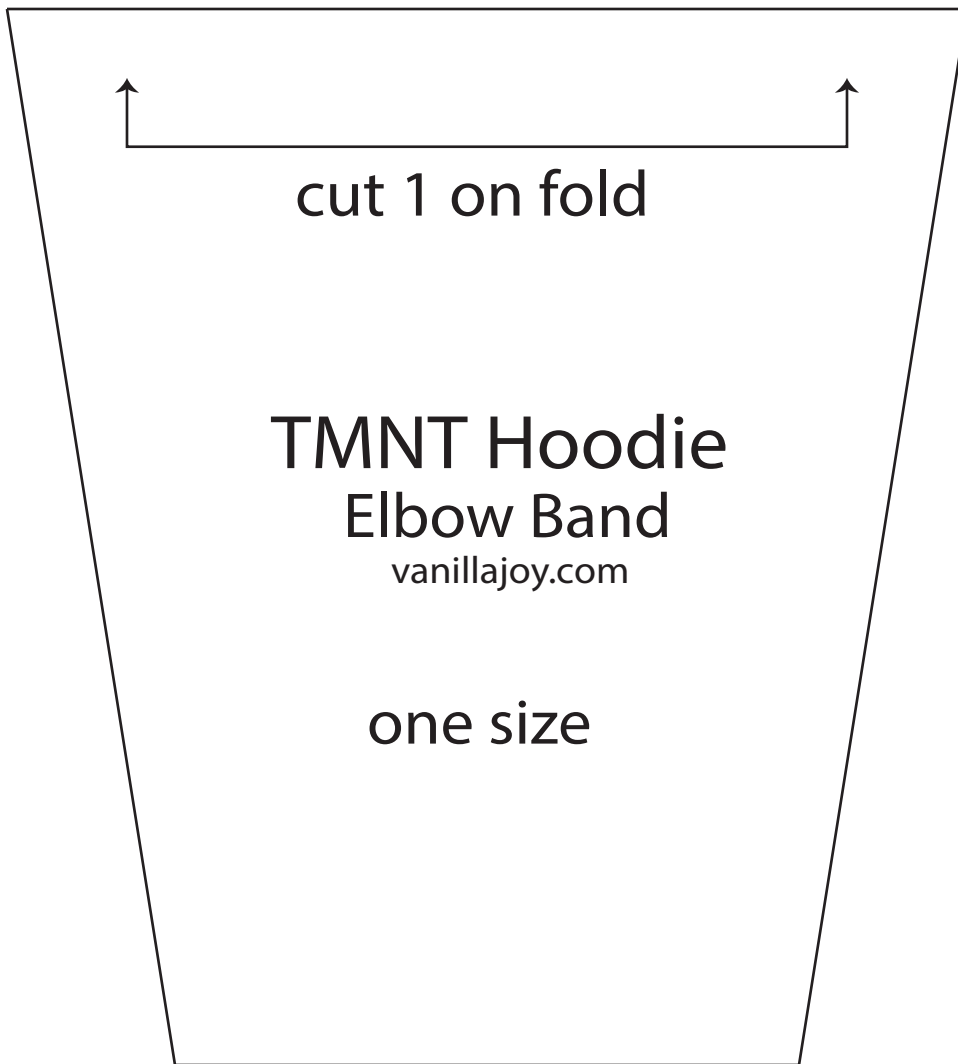

**TMNT Hoodie**  
**Chest Piece B**  
vanillajoy.com

Cut 2

size 8

size 7

size 6

**TMNT Hoodie**  
**Chest Piece A**  
vanillajoy.com

**Cut 2**

# TMNT Hoodie

Shell Pieces

[vanillajoy.com](http://vanillajoy.com)

Cut 1 each

cut 1 on fold

**TMNT Hoodie**

**Elbow Band**

vanillajoy.com

one size

1" test square